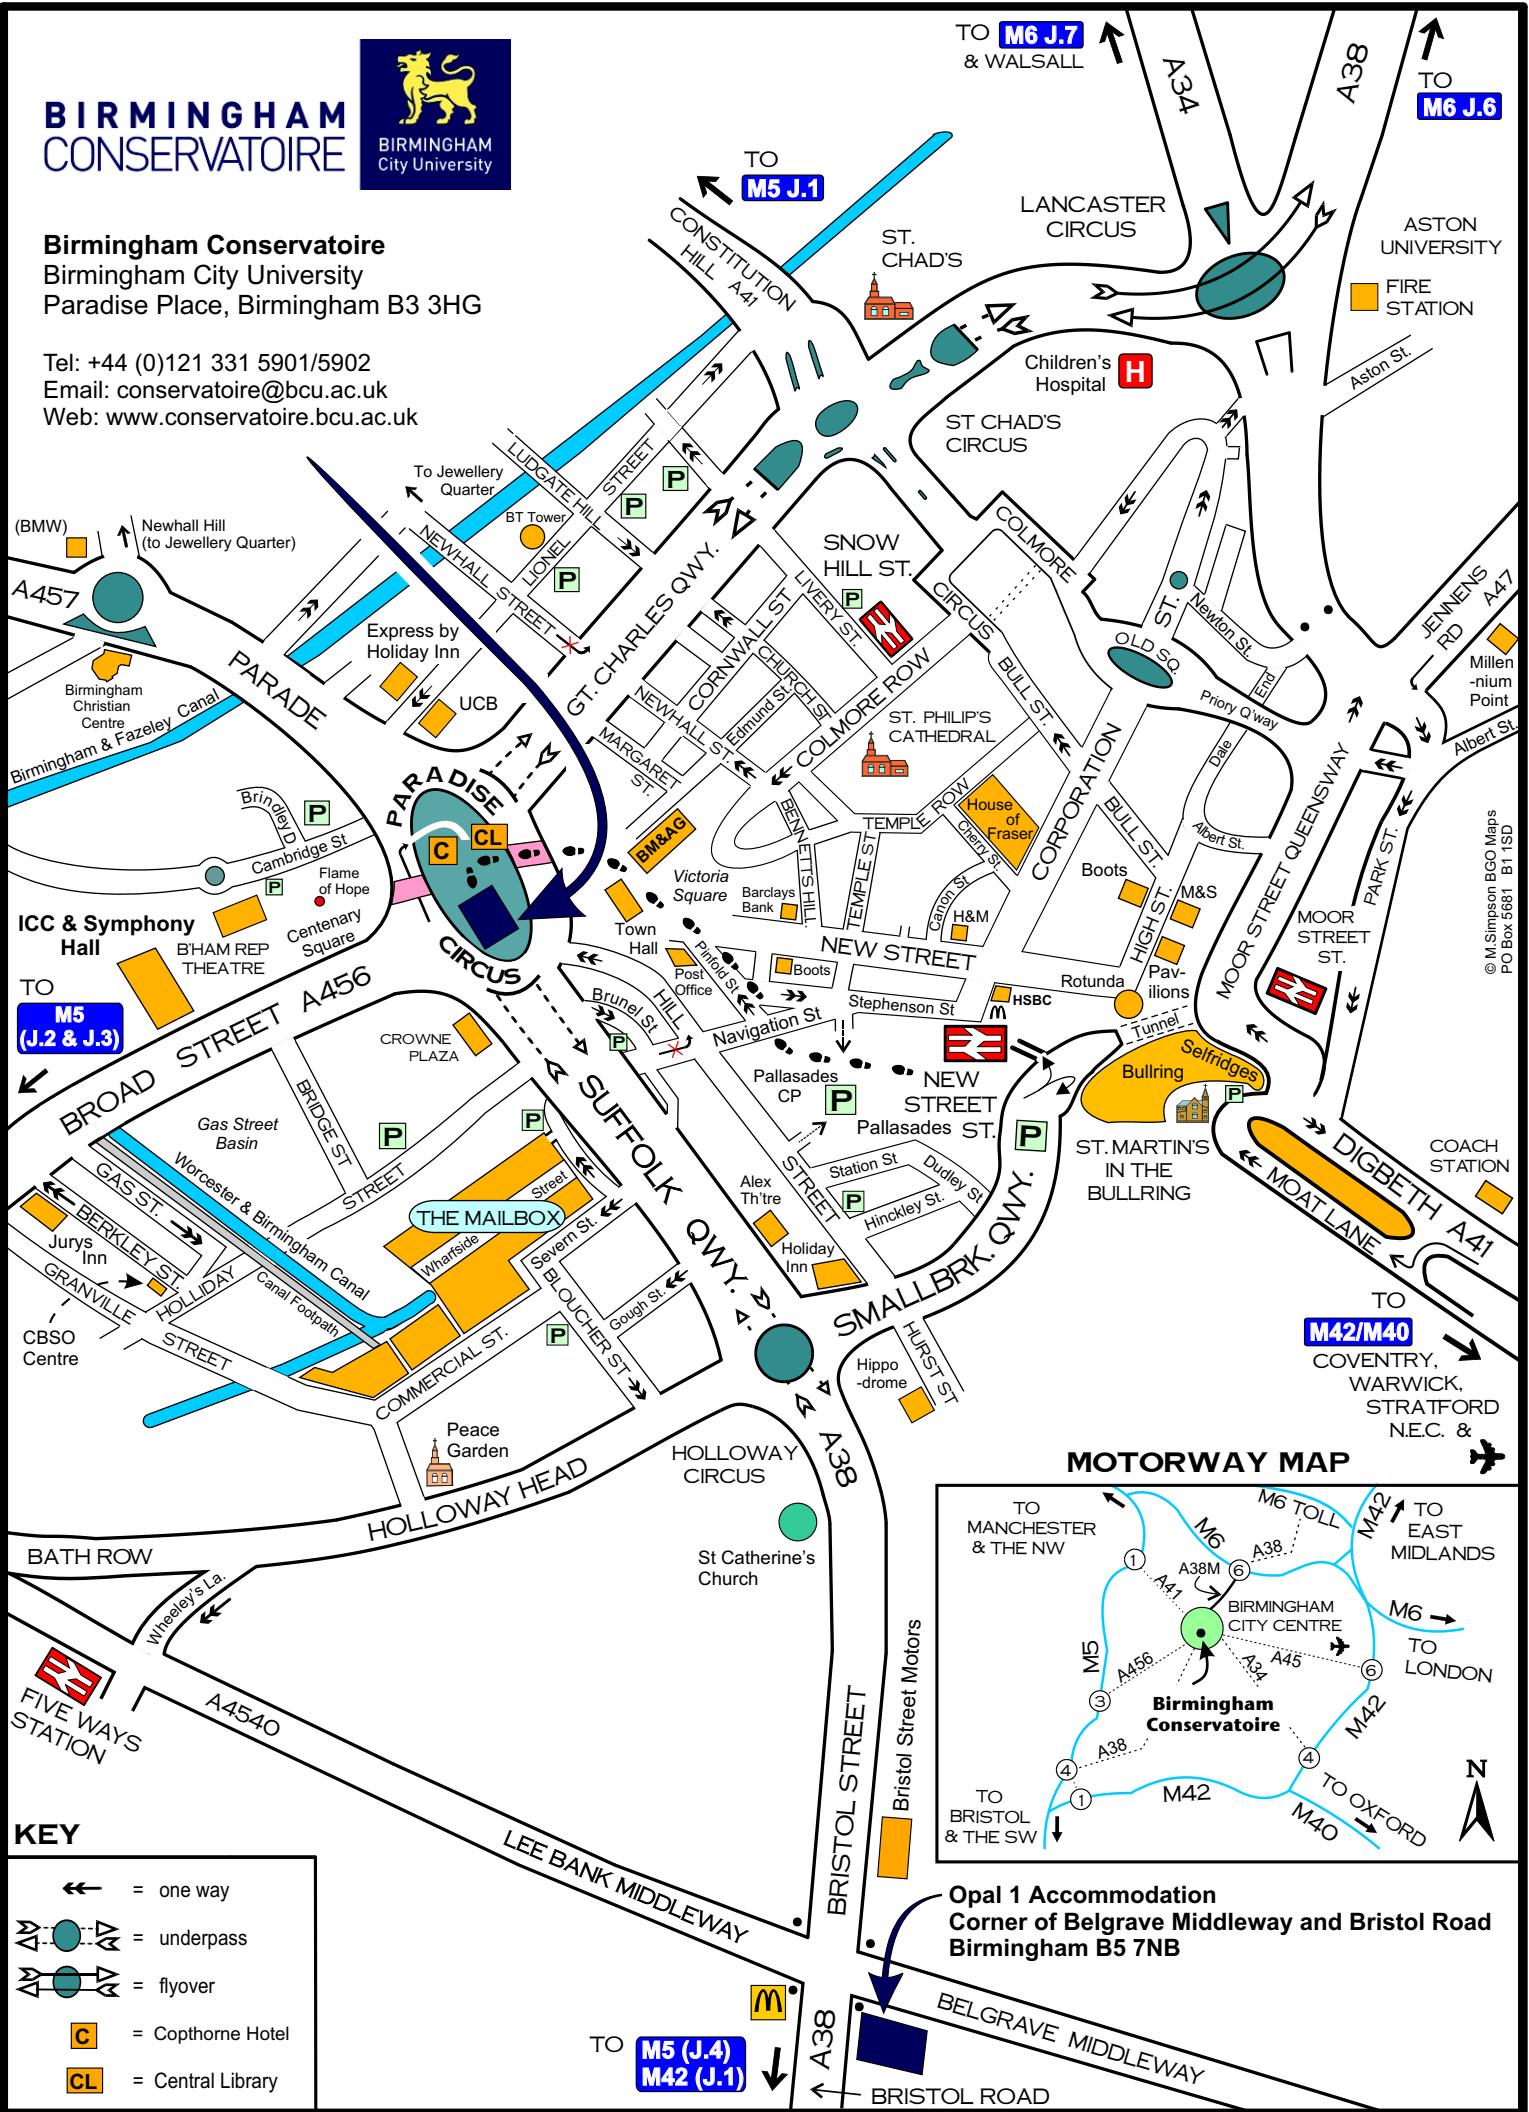

MOTORWAY MAP

Opal 1 Accommodation
 Corner of Belgrave Middleway and Bristol Road
 Birmingham B5 7NB

KEY

	= one way
	= underpass
	= flyover
	= Copthorne Hotel
	= Central Library

© M. Simpson BGO Maps
 PO Box 5681 B1 1SD